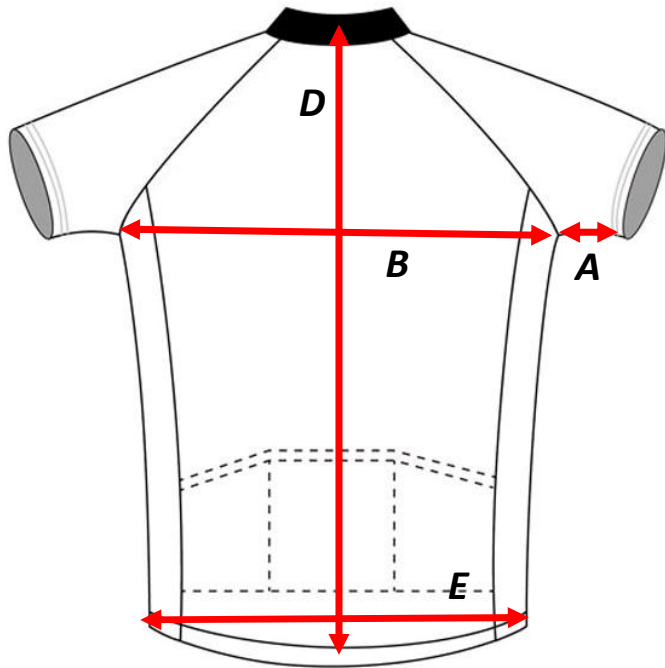

Vanelli

Sizing Chart

Vanelli

Aeroline Jerseys

Dimension	XS	S	M	L	XL
A	10	11	12	12	12
B	38	40	44	46	48
C	53	54	55	56	59
D	64	65	66	69	73
E	31	33	35	37	39

***Sizes are approximate and are measured when laid flat
All sizes are in CM**

TourLine Jerseys

A		16	16	16	16
B		44	48	50	54
C		54	55	58	59
D		64	66	68	71
E		29	32	35	38

Vanelli

Sizing Chart

Vanelli

Gilets

Dimension	XS	S	M	L	XL
A		42	45	47	49
B		49	52	55	57
C		60	61	62	64
D		70	72	74	77
E		35	38	40	41

Winter Jersey

Dimension	XS	S	M	L	XL
A		56	59	60	60
B		50	53	6	60
C		58	60	60	63
D		75	76	78	80
E		32	33	36	38

*Sizes are approximate and are measured when laid flat

All sizes are in CM