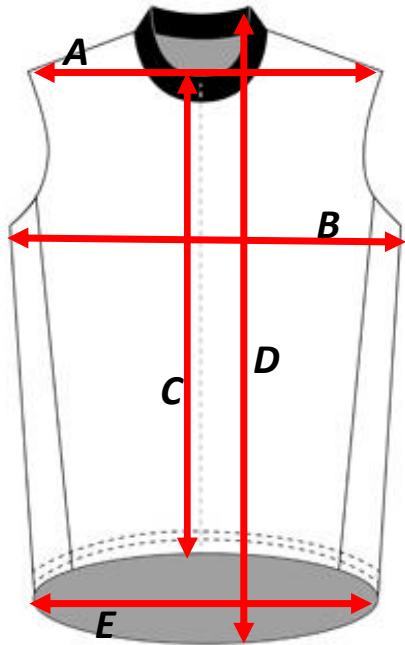

Vanelli

Sizing Chart

Vanelli

Aeroline Jerseys

Dimension	XS	S	M	L	XL
A	10	11	12	12	12
B	38	40	44	46	48
C	53	54	55	56	59
D	64	65	66	69	73
E	31	33	35	37	39

***Sizes are approximate and are measured when laid flat
All sizes are in CM**

TourLine Jerseys

A		16	16	16	16
B		44	48	50	54
C		54	55	58	59
D		64	66	68	71
E		29	32	35	38

Vanelli

Sizing Chart

Vanelli

Gilets

Dimension	XS	S	M	L	XL
A		42	45	47	49
B		49	52	55	57
C		60	61	62	64
D		70	72	74	77
E		35	38	40	41

Winter Jersey

Dimension	XS	S	M	L	XL
A		56	59	60	60
B		50	53	6	60
C		58	60	60	63
D		75	76	78	80
E		32	33	36	38

*Sizes are approximate and are measured when laid flat

All sizes are in CM