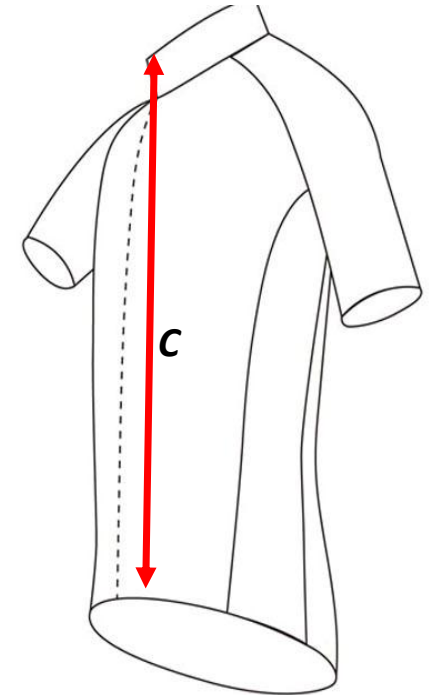

Vanelli

Sizing Chart

Vanelli

Aeroline Jerseys

Dimension	XS	S	M	L	XL
A	10	11	12	12	12
B	38	40	44	46	48
C	53	54	55	56	59
D	64	65	66	69	73
E	31	33	35	37	39

***Sizes are approximate and are measured when laid flat
All sizes are in CM**

TourLine Jerseys

A		16	16	16	16
B		44	48	50	54
C		54	55	58	59
D		64	66	68	71
E		29	32	35	38

Vanelli

Sizing Chart

Vanelli

Gilets

Dimension	XS	S	M	L	XL
A		42	45	47	49
B		49	52	55	57
C		60	61	62	64
D		70	72	74	77
E		35	38	40	41

Winter Jersey

Dimension	XS	S	M	L	XL
A		56	59	60	60
B		50	53	6	60
C		58	60	60	63
D		75	76	78	80
E		32	33	36	38

*Sizes are approximate and are measured when laid flat

All sizes are in CM